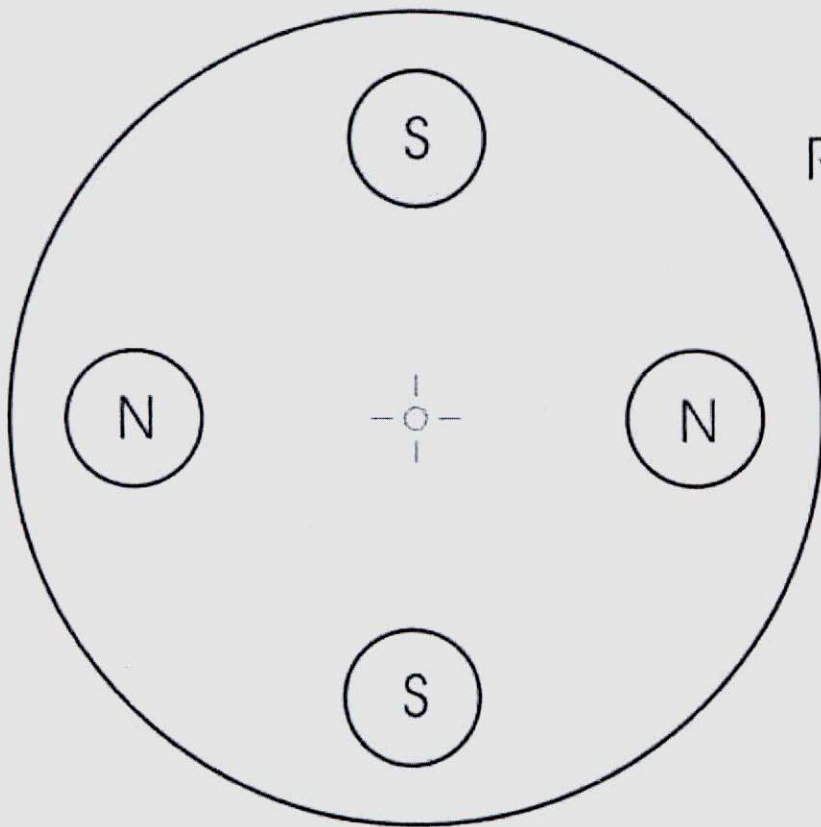

This page should be printed on 8 1/2" x 11" (letter size)

# Rotor Templates

End pieces for turbine vanes

Rotor Disk