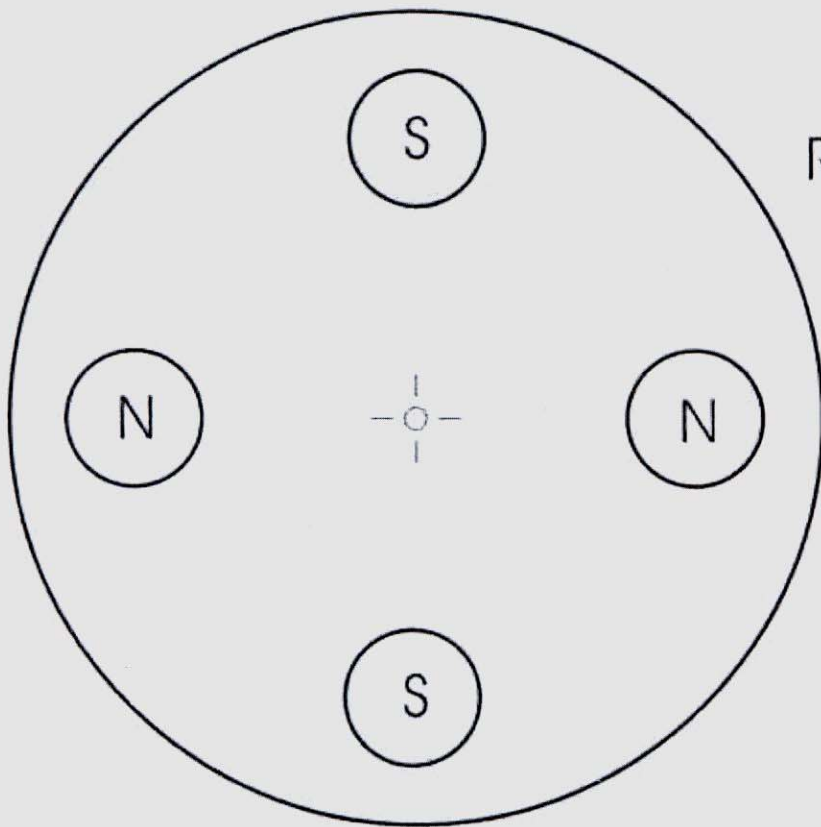

This page should be printed on 8 1/2" x 11" (letter size)

Rotor Templates

End pieces for turbine vanes

Rotor Disk

Base Template