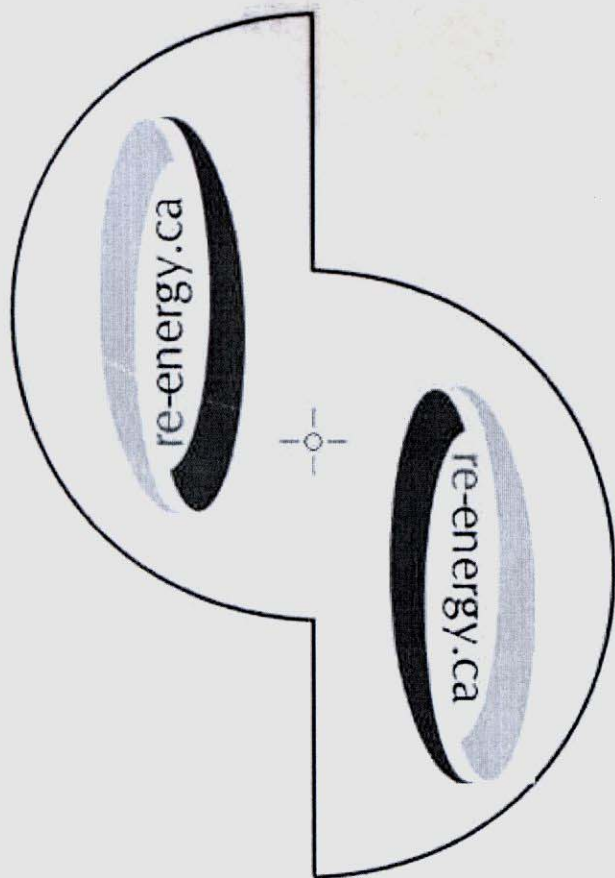

This page should be printed on 8 1/2" x 11" (letter size)

# Rotor Templates

End pieces for turbine vanes

Rotor Disk